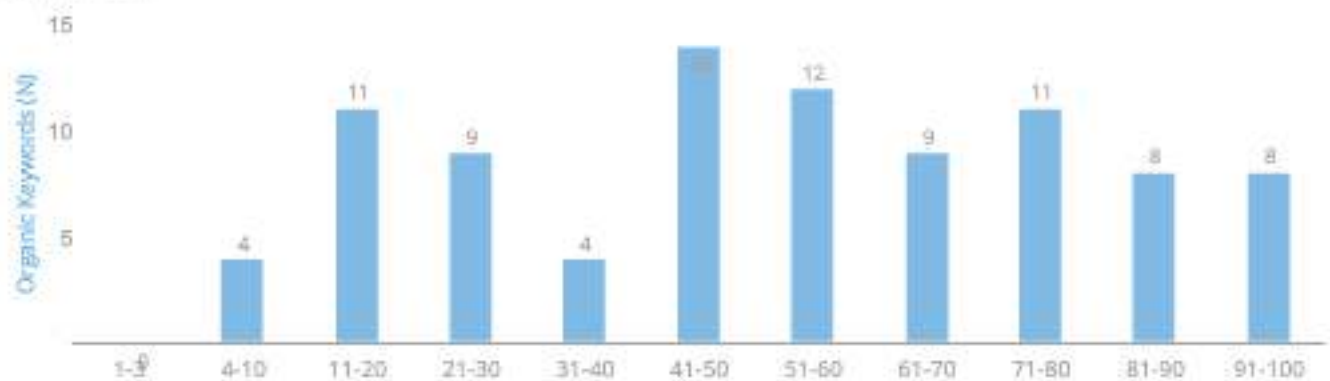

Organic Search: Keyword Position Distribution

UK | wpsono.com