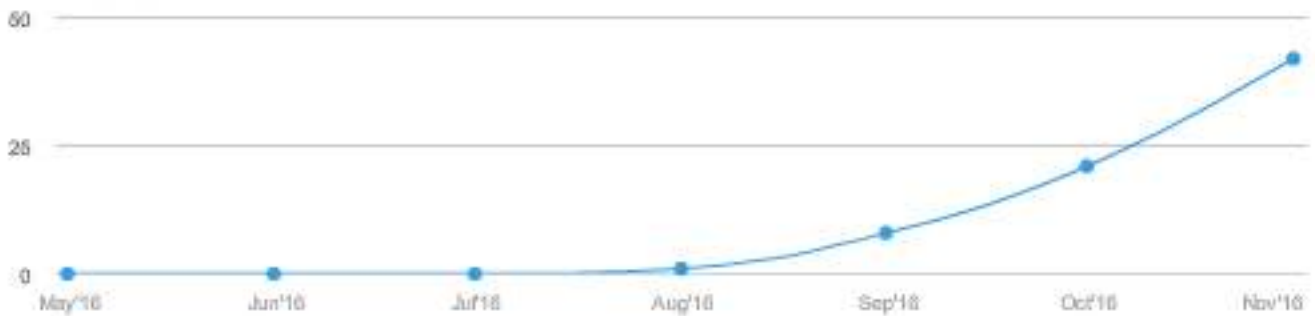

The number of keywords bringing users to the website via Google's top 100 organic search results

42 TRAFFIC

The number of users expected to visit the website in the following month on condition that average monthly organic traffic stays relatively the same

£472 TRAFFIC COST

Estimated price of organic keywords in Google AdWords

Organic Search: Traffic chart

wpsono.com | [UK](#) | 5 Year

Organic Search: Positions 1 - 10 (92)

[UK](#) | wpsono.com

Keyword	Pos	Volume	KD	CPC (USD)	URL	Traffic %	Costs %	Com.	Result	Trend	Last Update
seo london	12 (12)	3,600	60.10	13.72	[Link]	21.42	27.11	0.81	22,200,000		4 hours ago
web design london	24 (17)	3,600	52.41	13.32	[Link]	11.90	15.04	0.86	27,500,000		40 min ago
wordpress london	7 (7)	90	50.46	10.19	[Link]	7.14	7.62	0.22	47,000,000		2 days ago
wordpress support uk	7 (10)	50	49.42	2.49	[Link]	4.76	0.84	0.83	38,900,000		Oct 2016
website design london	19 (18)	720	52.61	12.85	[Link]	4.76	5.72	0.76	23,000,000		15 hours ago